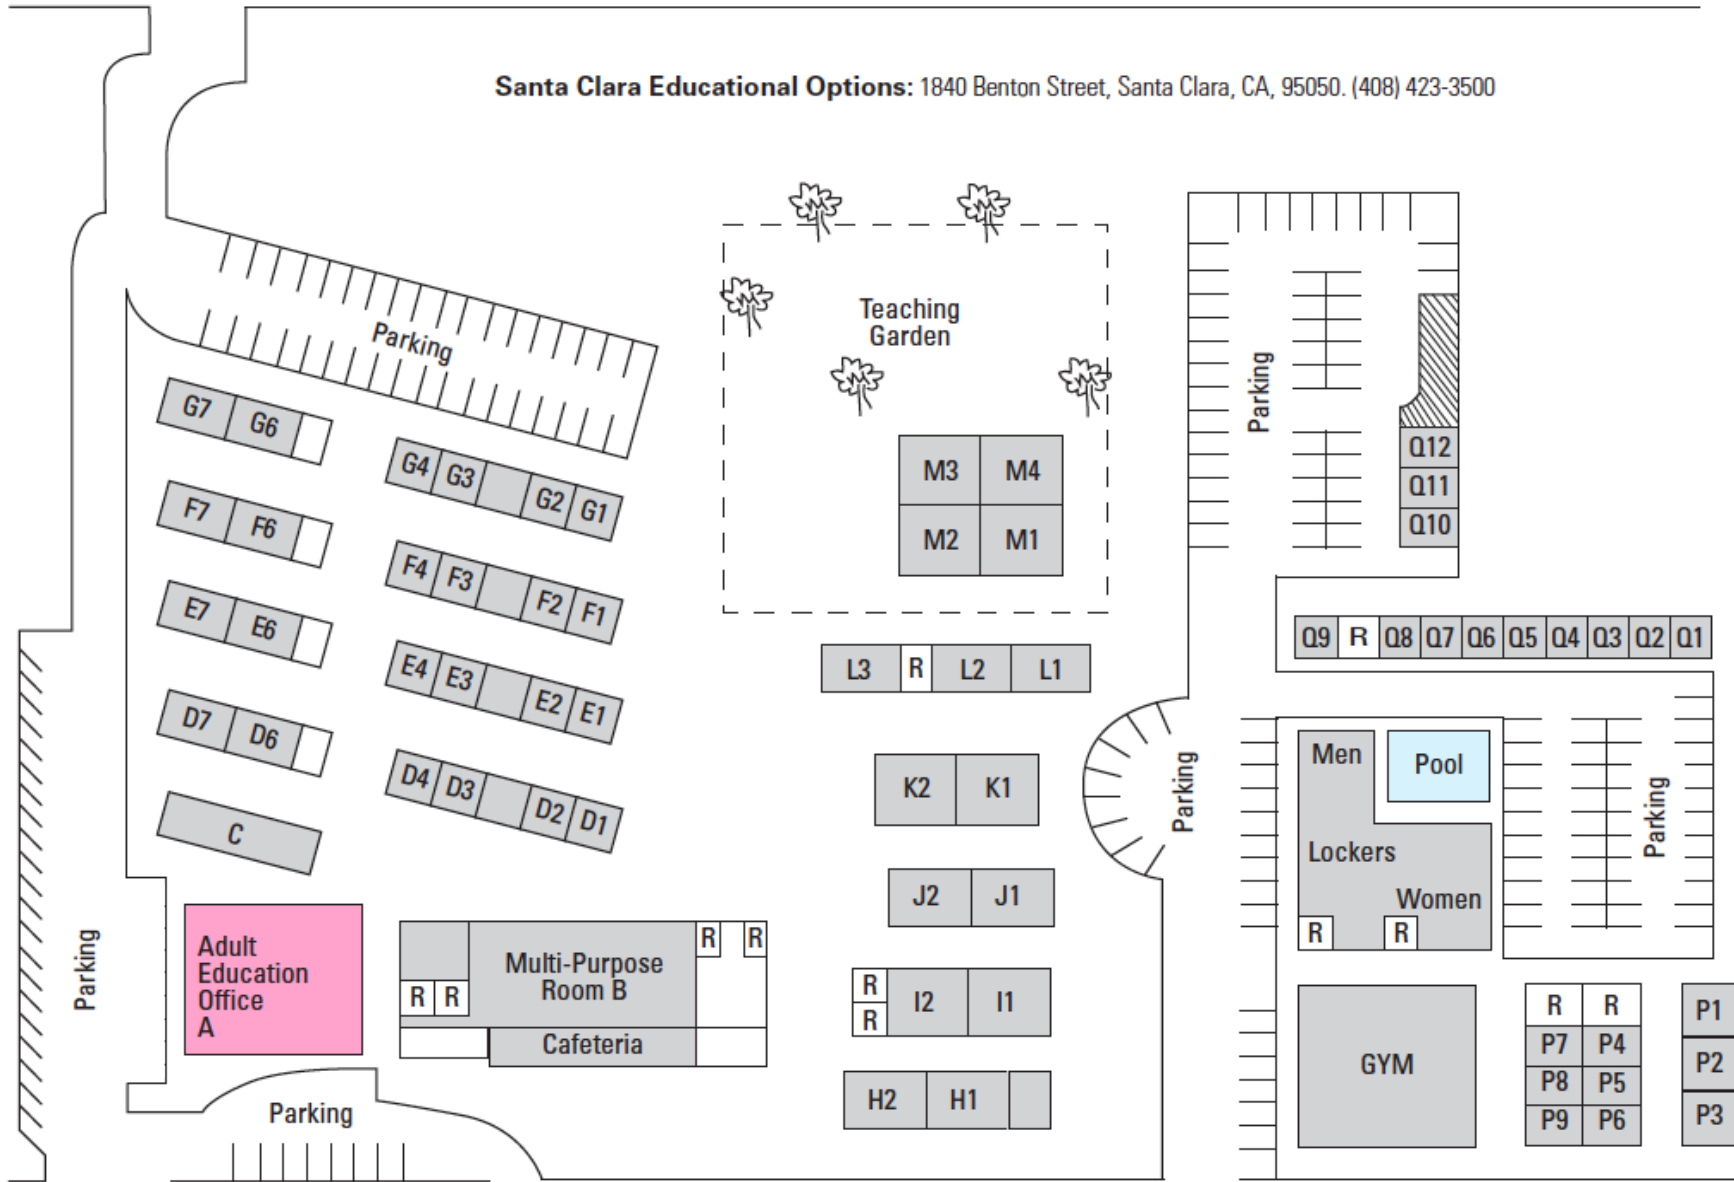

HOMESTEAD RD.

Santa Clara Educational Options: 1840 Benton Street, Santa Clara, CA, 95050. (408) 423-3500

BENTON ST