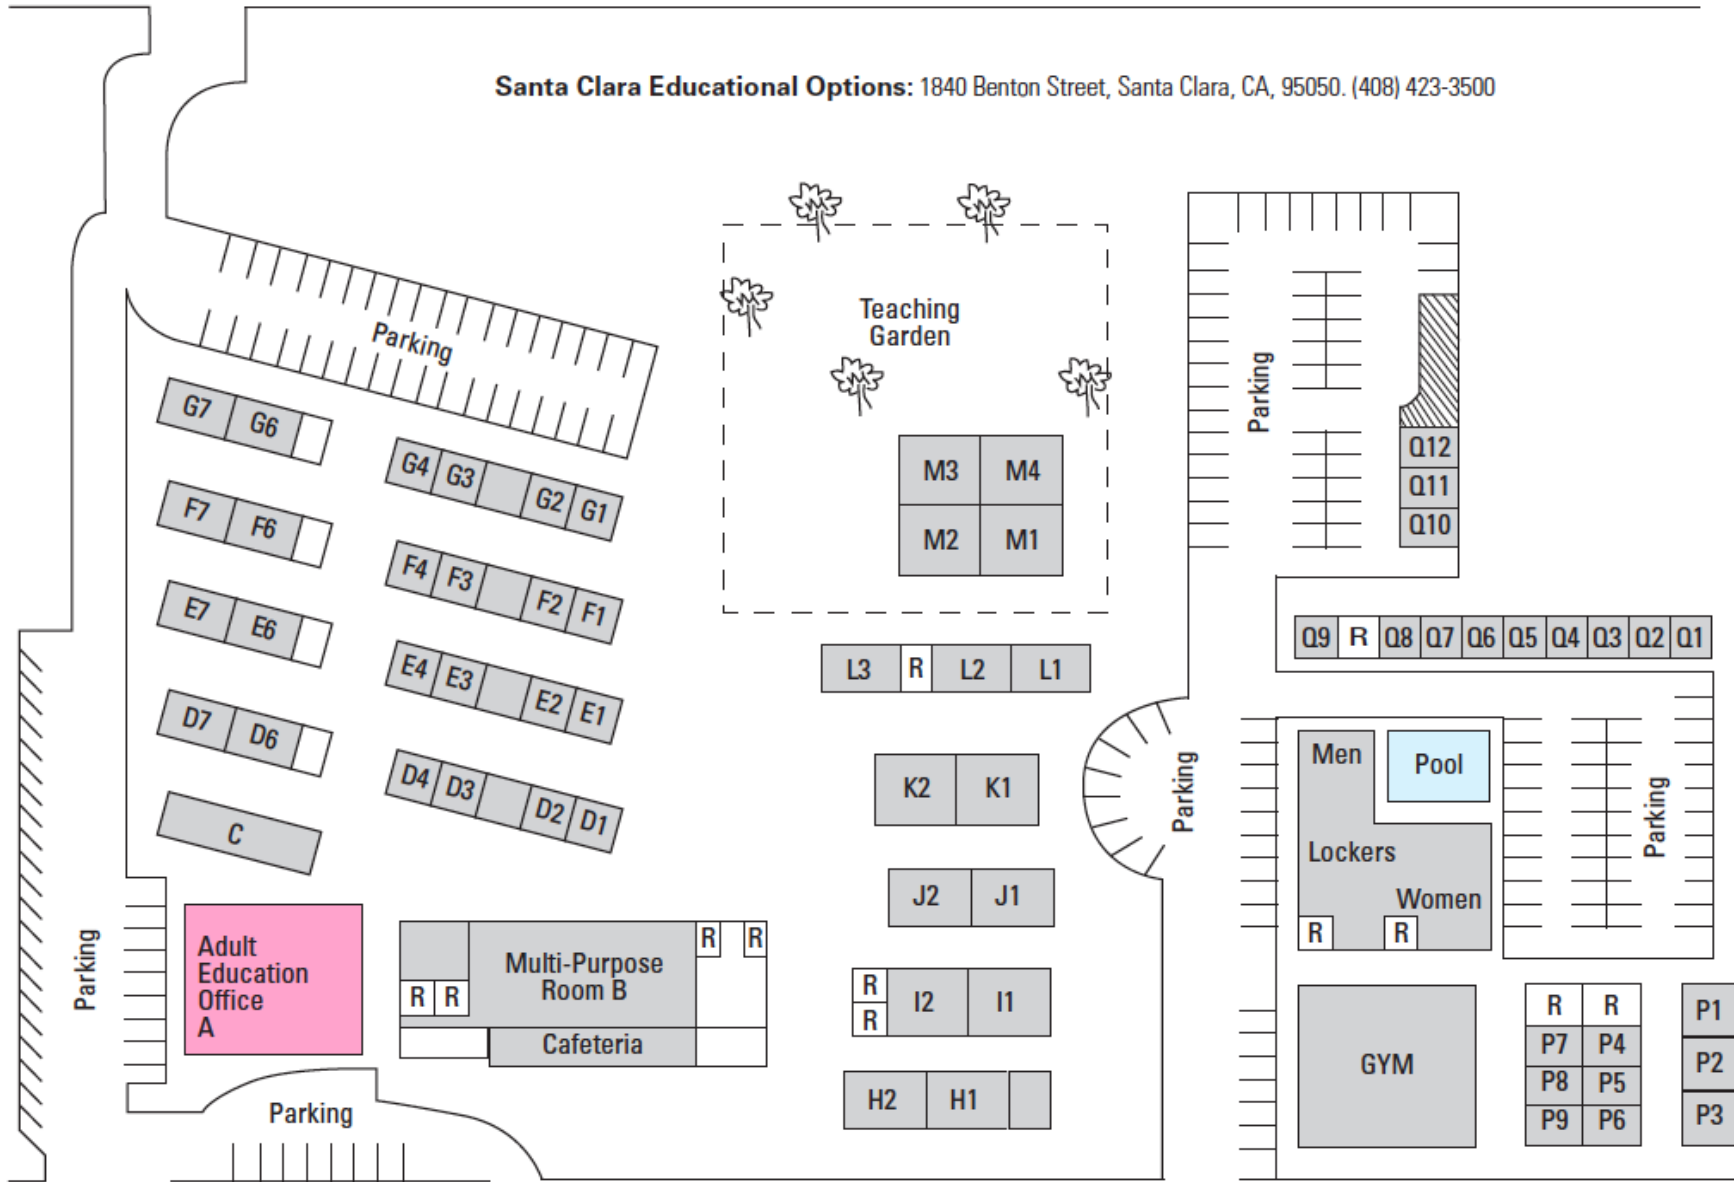

HOMESTEAD RD.

Santa Clara Educational Options: 1840 Benton Street, Santa Clara, CA, 95050. (408) 423-3500

BENTON ST