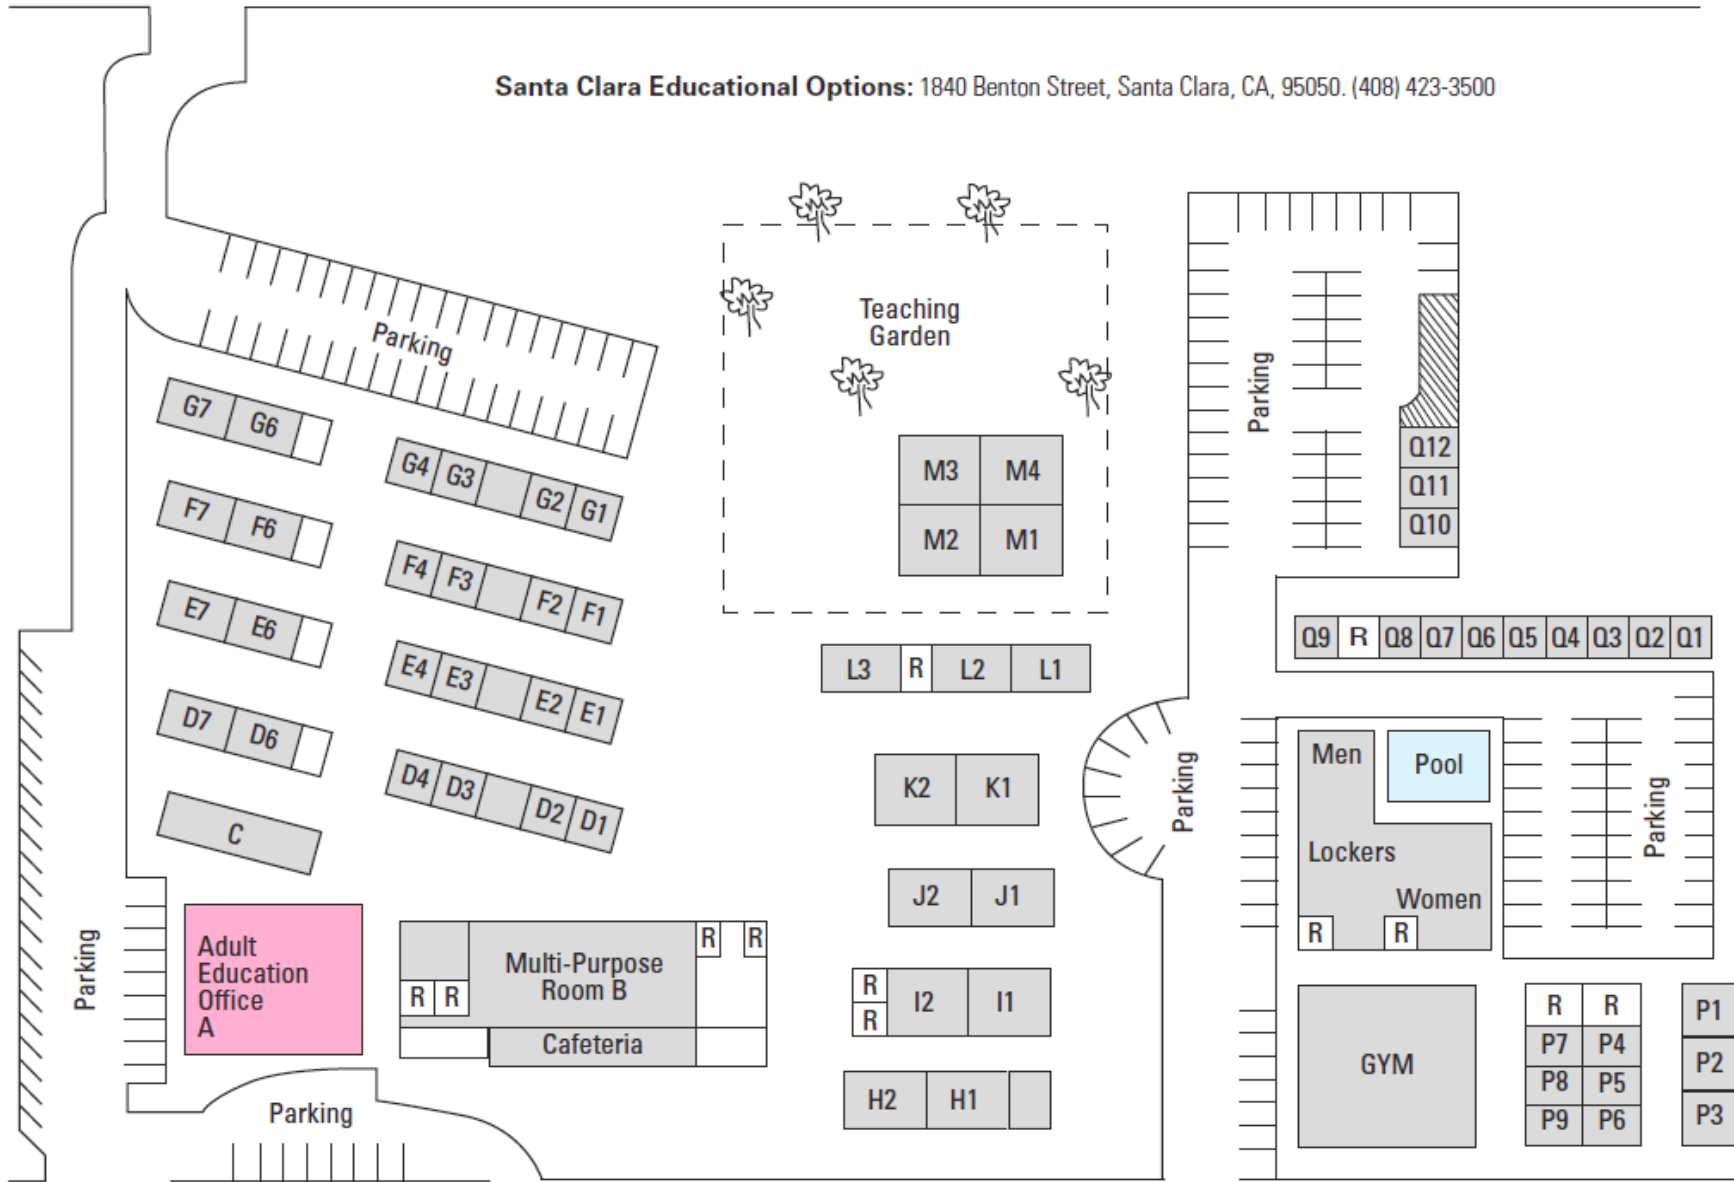

HOMESTEAD RD.

Santa Clara Educational Options: 1840 Benton Street, Santa Clara, CA, 95050. (408) 423-3500

BENTON ST