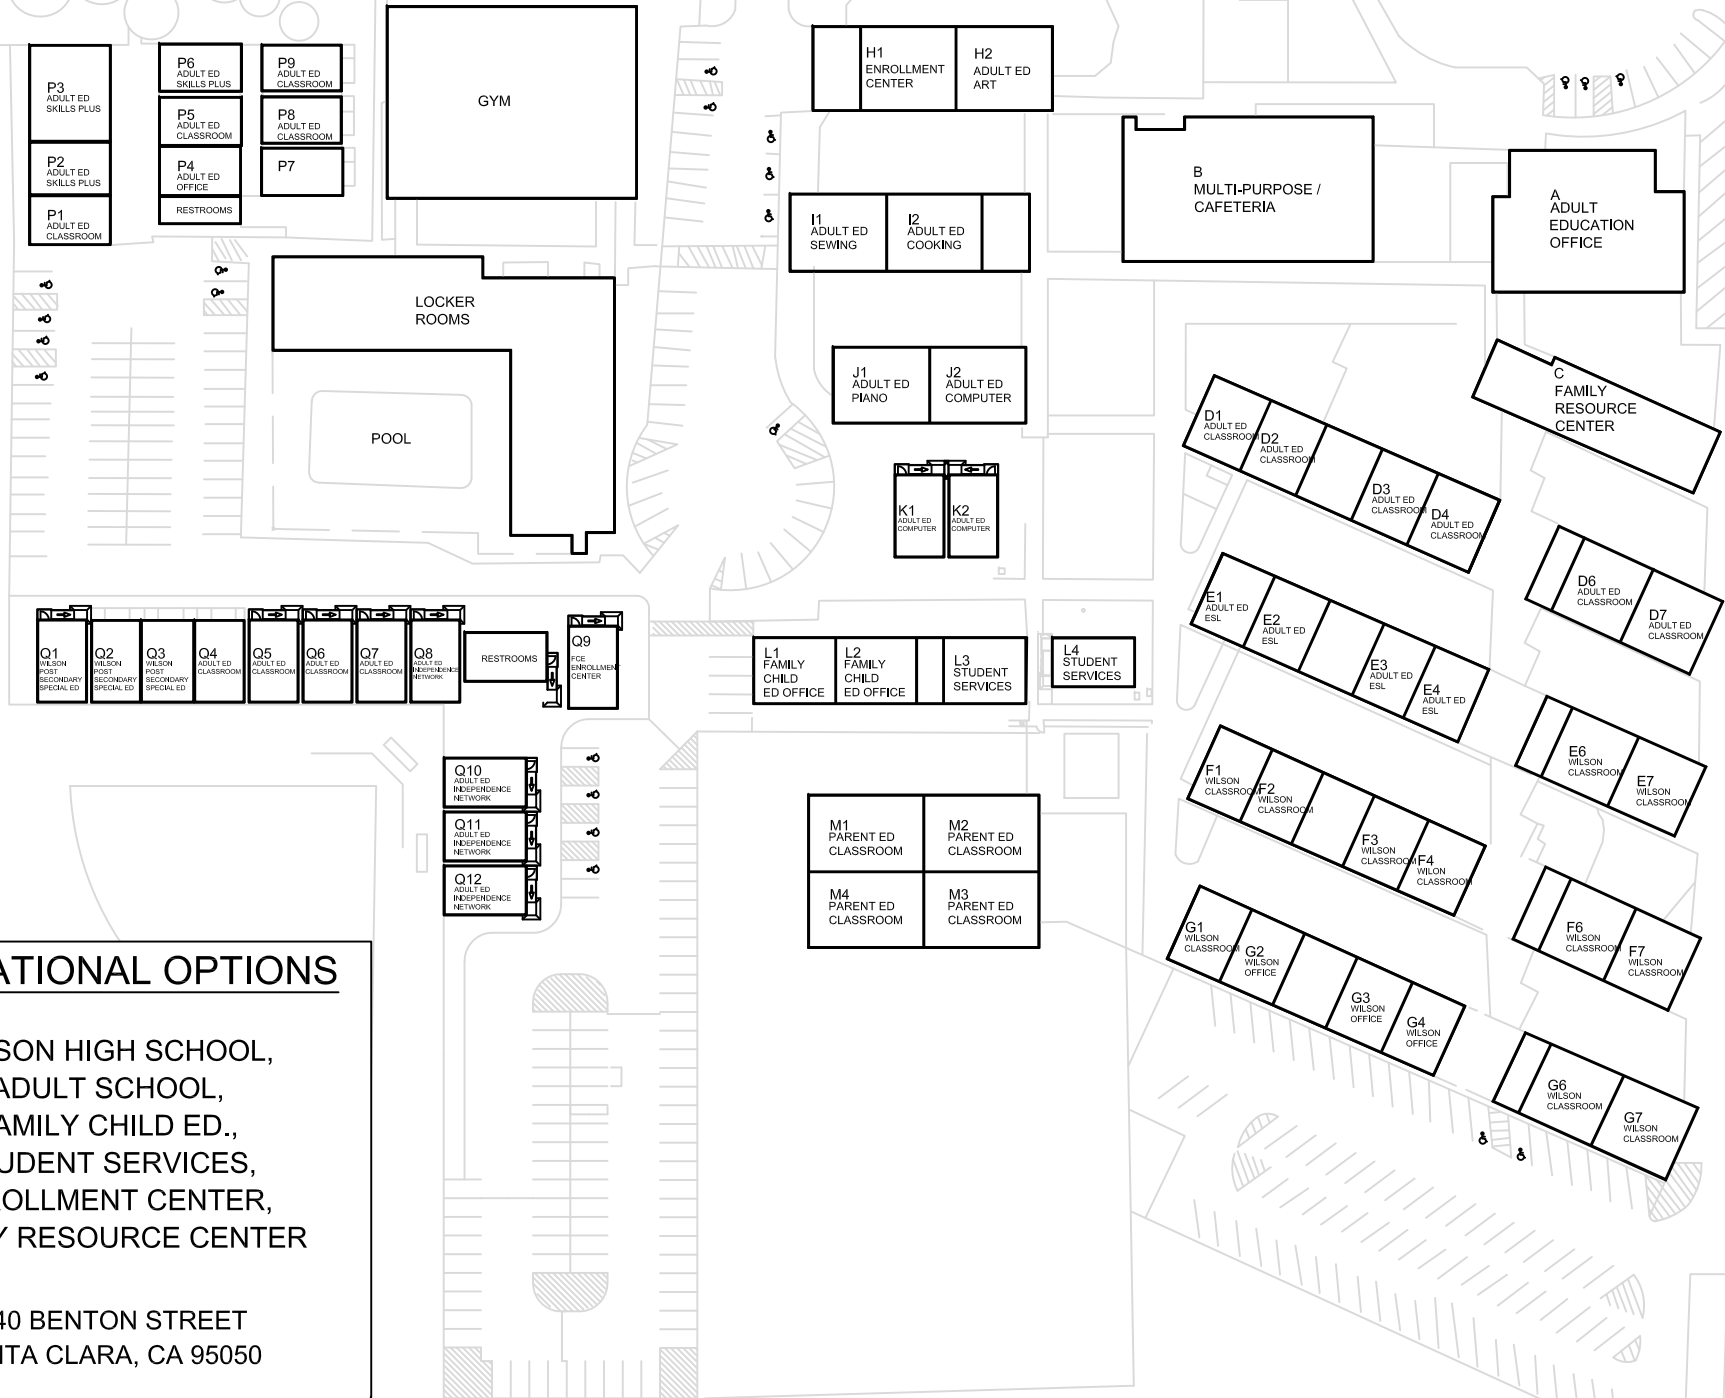

BENTON STREET

## EDUCATIONAL OPTIONS

WILSON HIGH SCHOOL,  
 ADULT SCHOOL,  
 FAMILY CHILD ED.,  
 STUDENT SERVICES,  
 ENROLLMENT CENTER,  
 FAMILY RESOURCE CENTER

1840 BENTON STREET  
 SANTA CLARA, CA 95050